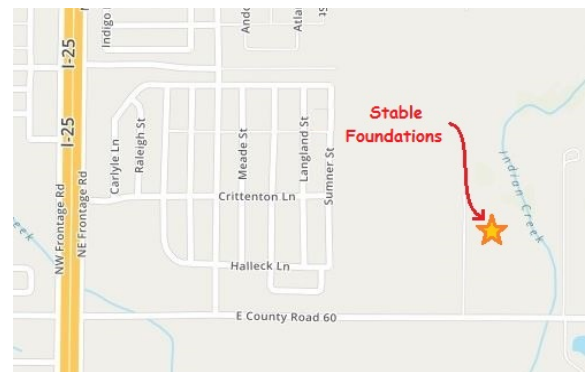

English/Western

July 18, August 29, September 19

Gymkhana

July 11, August 15, September 12

Halloween Gymkhana October 24

A current Coggins test required for all shows

LOCATION

RMSC Show/Events take place at **Stable Foundations** at 4820 East County Road 60. I-25 to Exit 278, take the east Frontage Road south to County Road 60, then east to Stable Foundations.